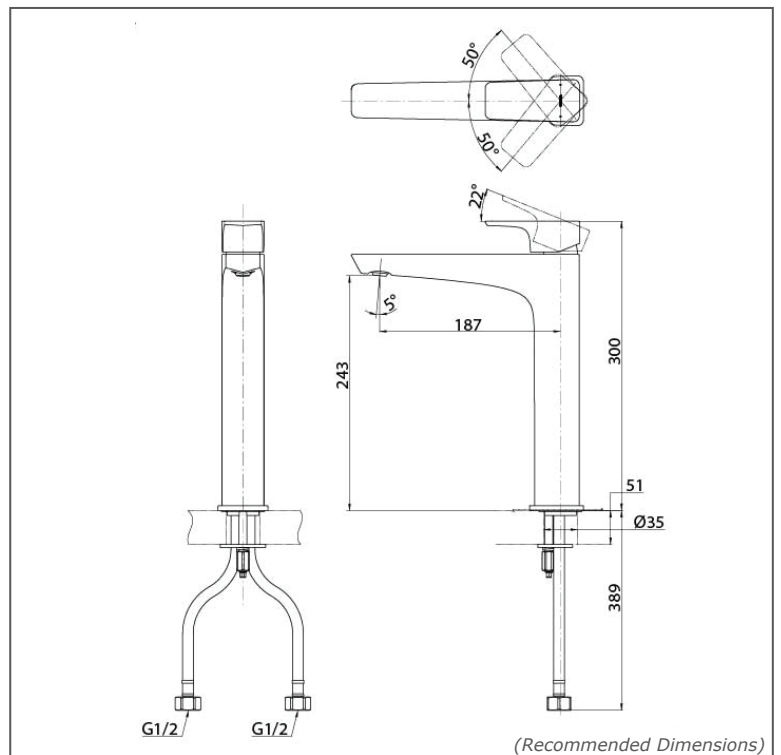

## FEATURES

- A beauty of traditional craft in characteristic sculptural form
- V-shaped edge extends up to the end of the spout generate multi sided reflections
- Easy Installation and Usage
- Long lasting, COMFORT GLIDE mechanism for a smooth operation

## SPECIFICATIONS

- Finish : Chrome
- Material : Brass
- Water Pressure : 0.25MPa~0.75MPa

## PARTS DESCRIPTION

- TLG07306B : Single Lever Washbasin Faucet (w/o Pop-up Waste) (Tall Vessel)

TLG07306B

Please consult, TOTO representative for more details.

All rights reserved by TOTO including but not limited to Improve & Change of Product Design, Specs or Availability at any time without prior notice.