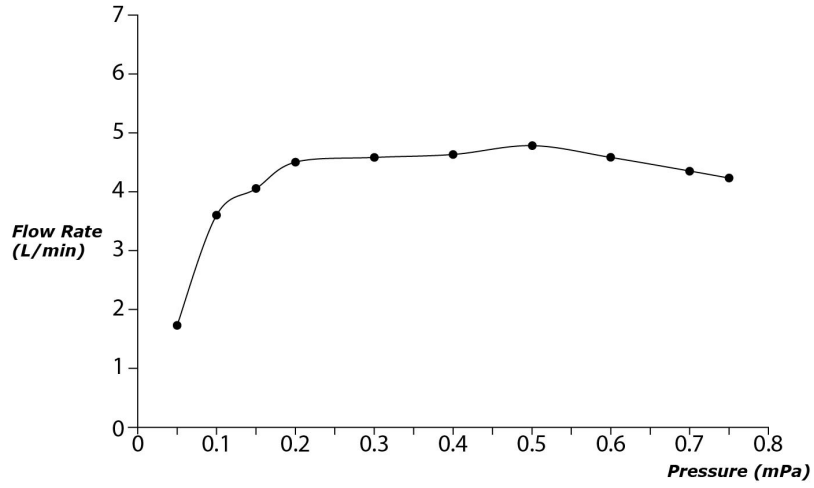

Flow Rate

TLG07306V_V1

Please consult, TOTO representative for more details.

All rights reserved by TOTO including but not limited to Improve & Change of Product Design, Specs or Availability at any time without prior notice.